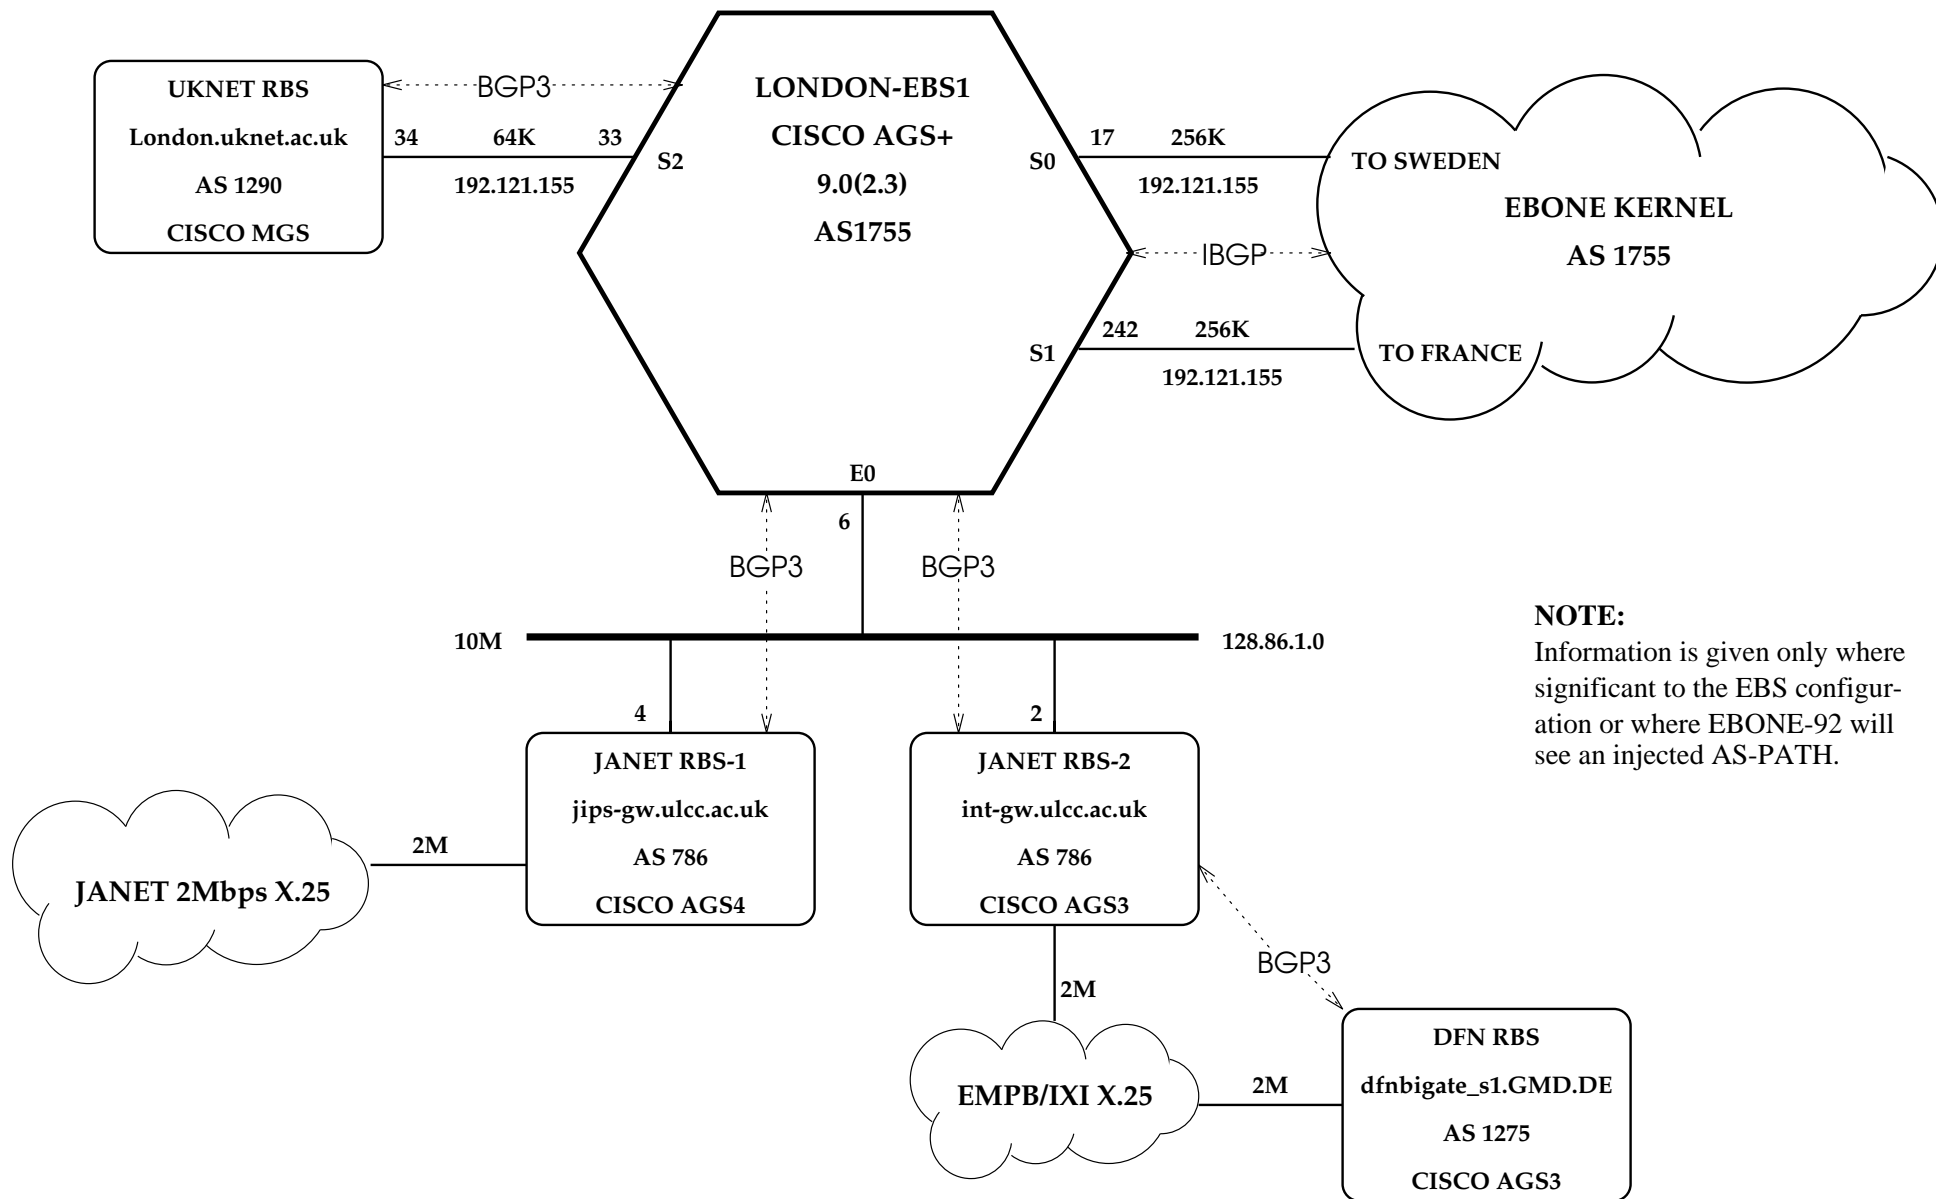

# LONDON-EBS1 CONFIGURATION

**NOTE:**  
Information is given only where significant to the EBS configuration or where EBONE-92 will see an injected AS-PATH.